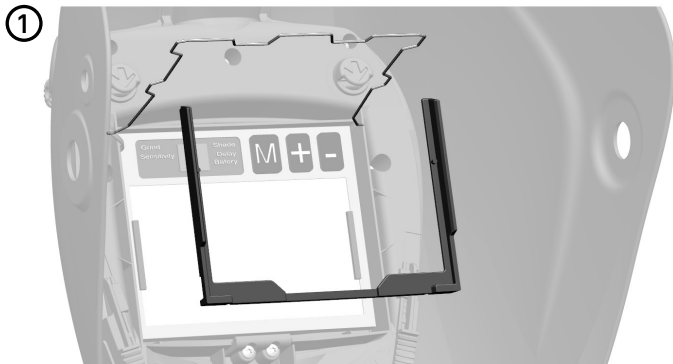

Magnifying lens holder CA Verus

Art. No. 70 30 78

CNA-124-R00

Magnifying lens holder CA Verus

Art. No. 70 30 78

CNA-124-R00

Magnifying lens holder CA Verus

Art. No. 70 30 78

CNA-124-R00

Magnifying lens holder CA Verus

Art. No. 70 30 78

CNA-124-R00

MALINA - Safety s.r.o.

Luční 11,
466 01 Jablonec nad Nisou
Czech Republic

Tel. +420 483 356 600
export@malina-safety.cz
www.malina-safety.com