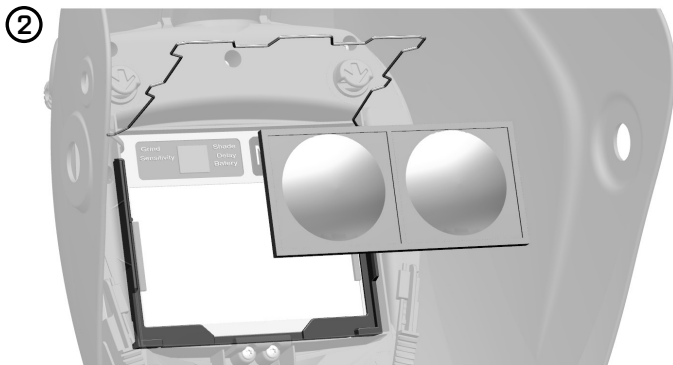

Magnifying lens holder CA Verus

Art. No. 70 30 78

CNA-124-R00

Magnifying lens holder CA Verus

Art. No. 70 30 78

CNA-124-R00

Magnifying lens holder CA Verus

Art. No. 70 30 78

CNA-124-R00

Magnifying lens holder CA Verus

Art. No. 70 30 78

CNA-124-R00

MALINA - Safety s.r.o.

Luční 11,
466 01 Jablonec nad Nisou
Czech Republic

Tel. +420 483 356 600
export@malina-safety.cz
www.malina-safety.com