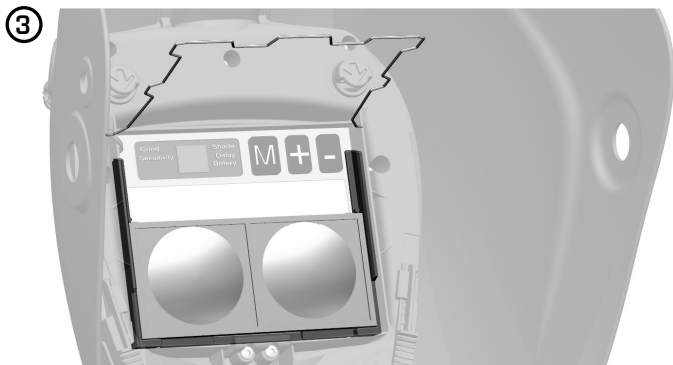

Magnifying lens holder CA Verus

Art. No. 70 30 78

CNA-124-R00

Magnifying lens holder CA Verus

Art. No. 70 30 78

CNA-124-R00

Magnifying lens holder CA Verus

Art. No. 70 30 78

CNA-124-R00

Magnifying lens holder CA Verus

Art. No. 70 30 78

CNA-124-R00

MALINA - Safety s.r.o.

Luční 11,
466 01 Jablonec nad Nisou
Czech Republic

Tel. +420 483 356 600
export@malina-safety.cz
www.malina-safety.com