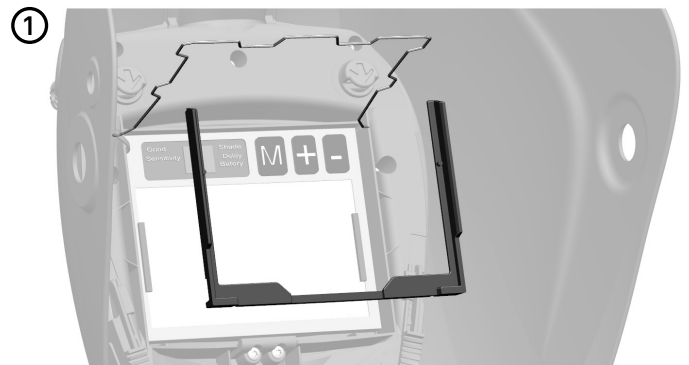

Magnifying lens holder CA Verus

Art. No. 70 30 78

CNA-124-R00

Magnifying lens holder CA Verus

Art. No. 70 30 78

CNA-124-R00

Magnifying lens holder CA Verus

Art. No. 70 30 78

CNA-124-R00

Magnifying lens holder CA Verus

Art. No. 70 30 78

CNA-124-R00

MALINA - Safety s.r.o.

Luční 11,
466 01 Jablonec nad Nisou
Czech Republic

Tel. +420 483 356 600
export@malina-safety.cz
www.malina-safety.com