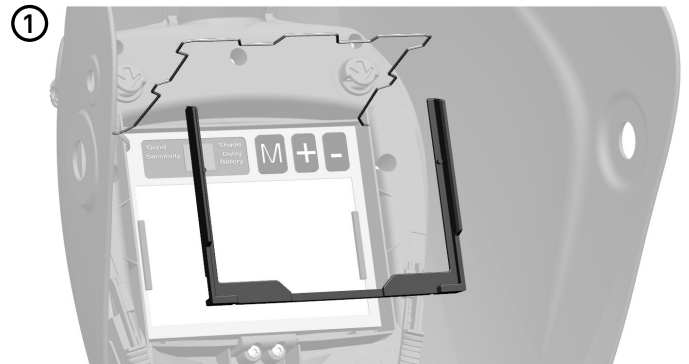

Magnifying lens holder CA Verus

Art. No. 70 30 78

CNA-124-R00

Magnifying lens holder CA Verus

Art. No. 70 30 78

CNA-124-R00

Magnifying lens holder CA Verus

Art. No. 70 30 78

CNA-124-R00

Magnifying lens holder CA Verus

Art. No. 70 30 78

CNA-124-R00

MALINA - Safety s.r.o.

Luční 11,
466 01 Jablonec nad Nisou
Czech Republic

Tel. +420 483 356 600
export@malina-safety.cz
www.malina-safety.com