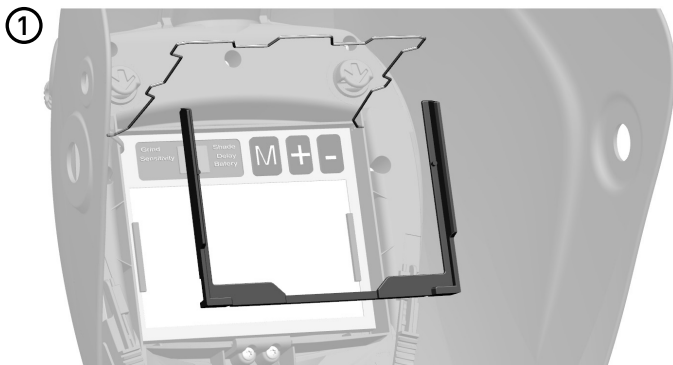

Magnifying lens holder CA Verus

Art. No. 70 30 78

CNA-124-R00

Magnifying lens holder CA Verus

Art. No. 70 30 78

CNA-124-R00

Magnifying lens holder CA Verus

Art. No. 70 30 78

CNA-124-R00

Magnifying lens holder CA Verus

Art. No. 70 30 78

CNA-124-R00

MALINA - Safety s.r.o.

Luční 11,
466 01 Jablonec nad Nisou
Czech Republic

Tel. +420 483 356 600
export@malina-safety.cz
www.malina-safety.com