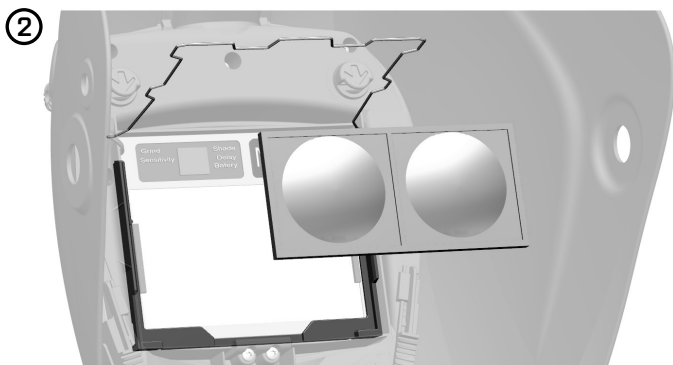

Magnifying lens holder CA Verus

Art. No. 70 30 78

CNA-124-R00

Magnifying lens holder CA Verus

Art. No. 70 30 78

CNA-124-R00

Magnifying lens holder CA Verus

Art. No. 70 30 78

CNA-124-R00

Magnifying lens holder CA Verus

Art. No. 70 30 78

CNA-124-R00

MALINA - Safety s.r.o.

Luční 11,
466 01 Jablonec nad Nisou
Czech Republic

Tel. +420 483 356 600
export@malina-safety.cz
www.malina-safety.com