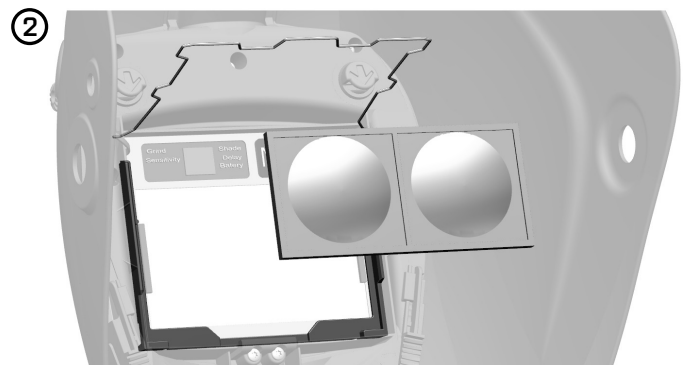

Magnifying lens holder CA Verus

Art. No. 70 30 78

CNA-124-R00

Magnifying lens holder CA Verus

Art. No. 70 30 78

CNA-124-R00

Magnifying lens holder CA Verus

Art. No. 70 30 78

CNA-124-R00

Magnifying lens holder CA Verus

Art. No. 70 30 78

CNA-124-R00

MALINA - Safety s.r.o.

Luční 11,
466 01 Jablonec nad Nisou
Czech Republic

Tel. +420 483 356 600
export@malina-safety.cz
www.malina-safety.com