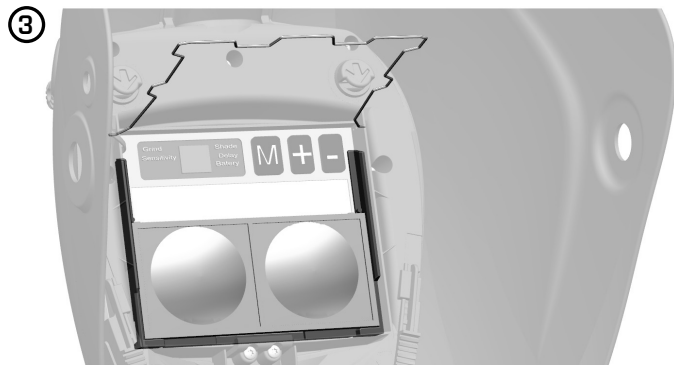

Magnifying lens holder CA Verus

Art. No. 70 30 78

CNA-124-R00

Magnifying lens holder CA Verus

Art. No. 70 30 78

CNA-124-R00

Magnifying lens holder CA Verus

Art. No. 70 30 78

CNA-124-R00

Magnifying lens holder CA Verus

Art. No. 70 30 78

CNA-124-R00

MALINA - Safety s.r.o.

Luční 11,
466 01 Jablonec nad Nisou
Czech Republic

Tel. +420 483 356 600
export@malina-safety.cz
www.malina-safety.com