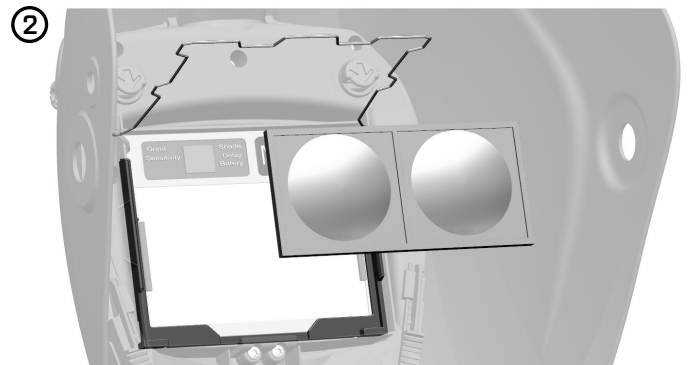

Magnifying lens holder CA Verus

Art. No. 70 30 78

CNA-124-R00

Magnifying lens holder CA Verus

Art. No. 70 30 78

CNA-124-R00

Magnifying lens holder CA Verus

Art. No. 70 30 78

CNA-124-R00

Magnifying lens holder CA Verus

Art. No. 70 30 78

CNA-124-R00

MALINA - Safety s.r.o.

Luční 11,
466 01 Jablonec nad Nisou
Czech Republic

Tel. +420 483 356 600
export@malina-safety.cz
www.malina-safety.com