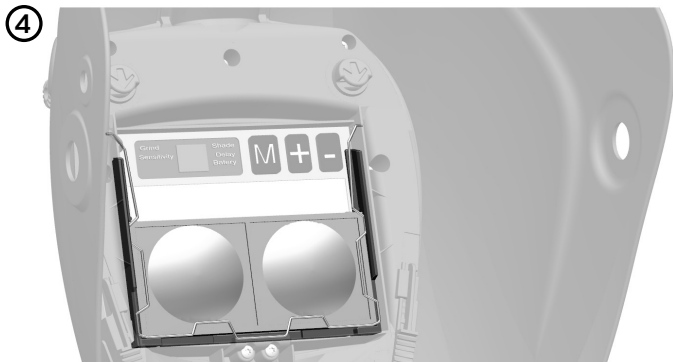

Magnifying lens holder CA Verus

Art. No. 70 30 78

CNA-124-R00

Magnifying lens holder CA Verus

Art. No. 70 30 78

CNA-124-R00

Magnifying lens holder CA Verus

Art. No. 70 30 78

CNA-124-R00

Magnifying lens holder CA Verus

Art. No. 70 30 78

CNA-124-R00

MALINA - Safety s.r.o.

Luční 11,
466 01 Jablonec nad Nisou
Czech Republic

Tel. +420 483 356 600
export@malina-safety.cz
www.malina-safety.com