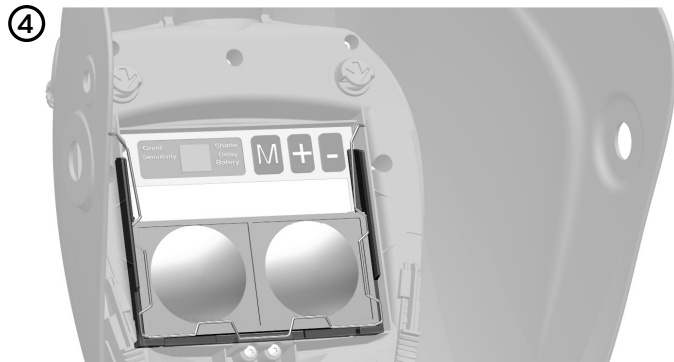

Magnifying lens holder CA Verus

Art. No. 70 30 78

CNA-124-R00

Magnifying lens holder CA Verus

Art. No. 70 30 78

CNA-124-R00

Magnifying lens holder CA Verus

Art. No. 70 30 78

CNA-124-R00

Magnifying lens holder CA Verus

Art. No. 70 30 78

CNA-124-R00

MALINA - Safety s.r.o.

Luční 11,
466 01 Jablonec nad Nisou
Czech Republic

Tel. +420 483 356 600
export@malina-safety.cz
www.malina-safety.com